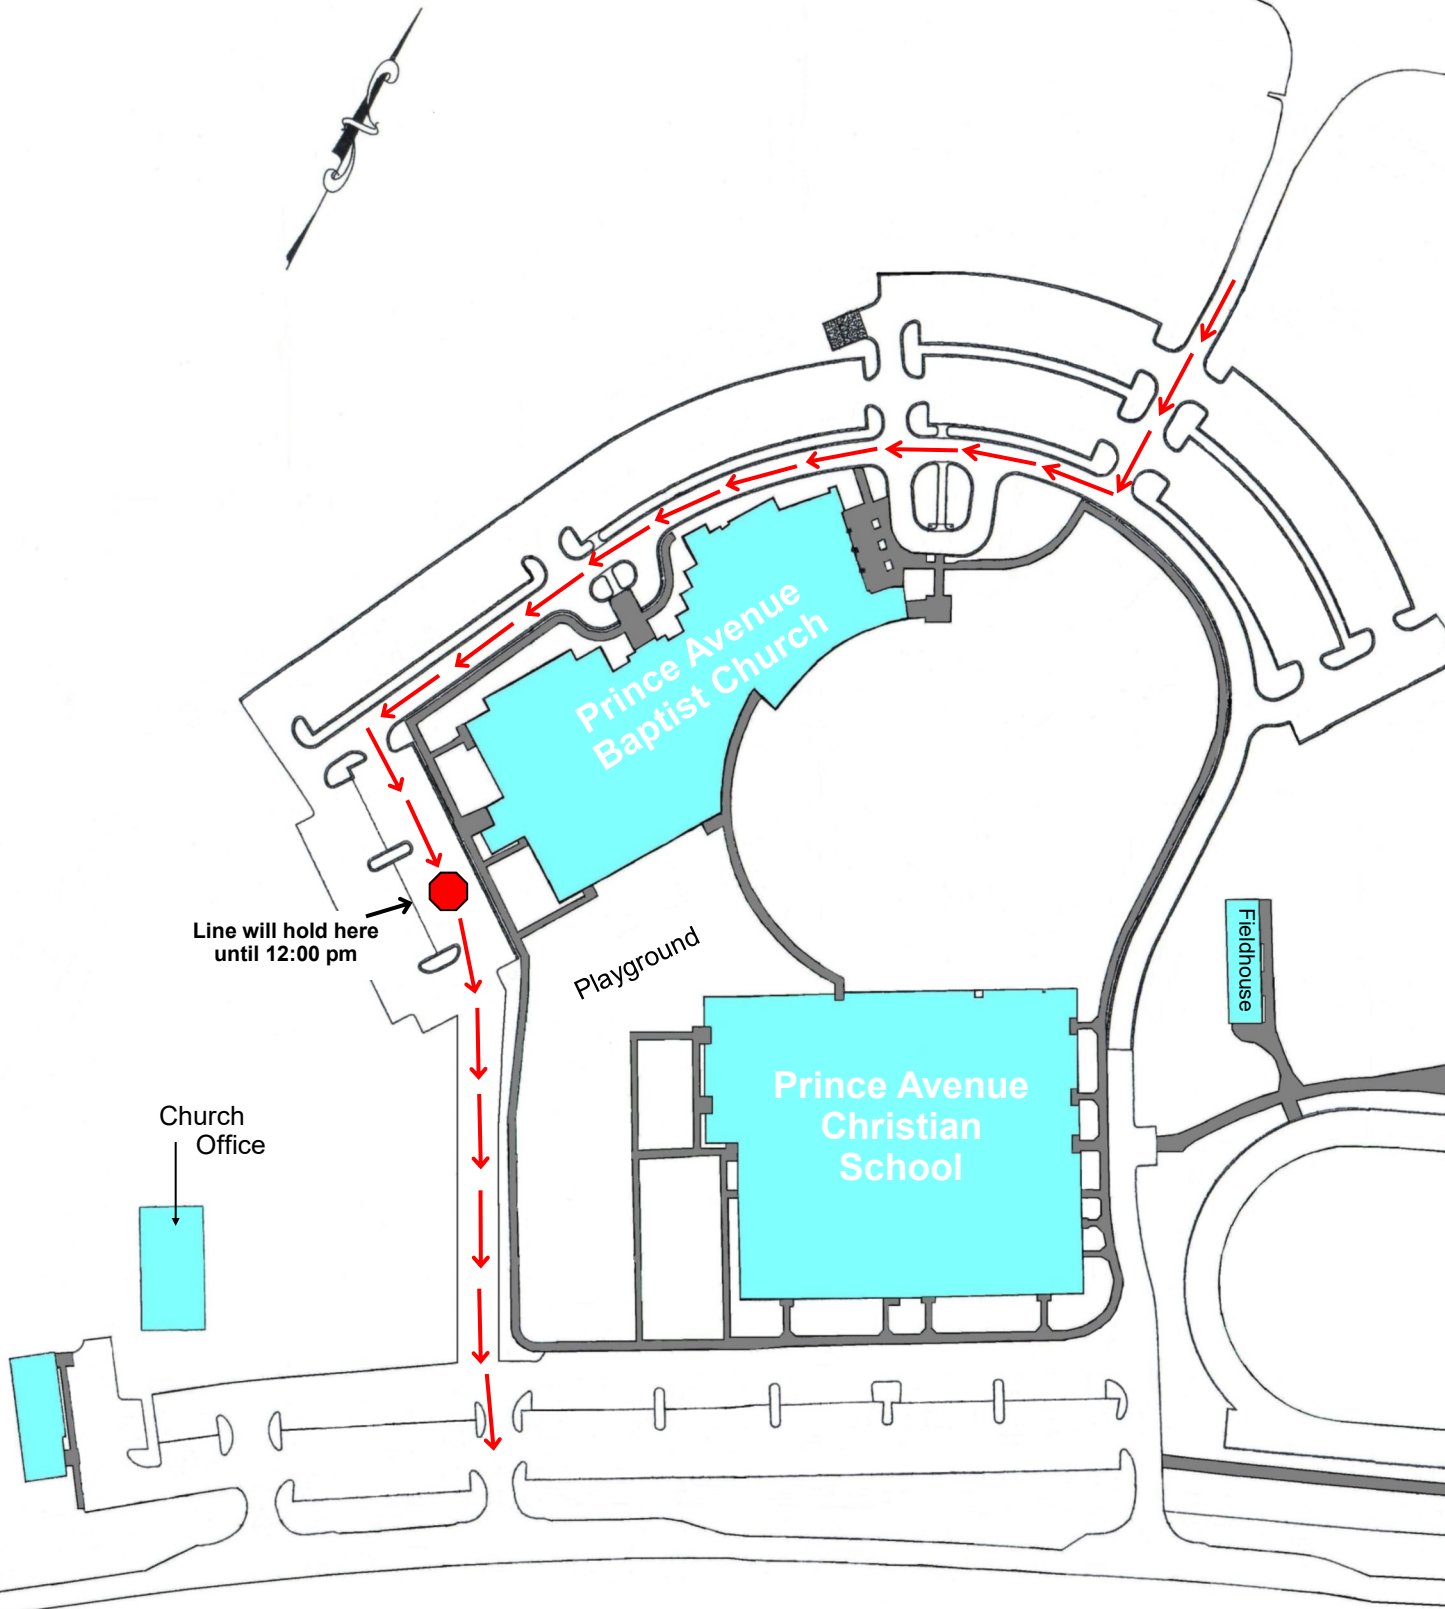

# AFTERNOON PICKUP Pre-K Only

Begins at 12:00 pm

Highway 78

Ruth Jackson Road